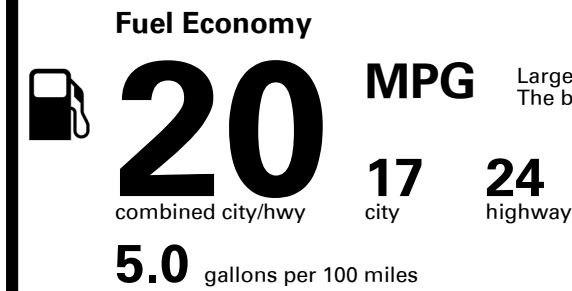

TOTAL PRICE: \$70,345.00

199 A 097HGLOVI

EMISSIONS:
This vehicle is certified to meet emission requirements in all 50 states

EPA DOT Fuel Economy and Environment

Gasoline Vehicle

Large Cars range from 14 to 103 MPG. The best vehicle rates 136 MPGe.

You spend **\$4,250** more in fuel costs over 5 years compared to the average new vehicle.

Annual fuel cost **\$2,250**

Fuel Economy & Greenhouse Gas Rating (tailpipe only)

Smog Rating (tailpipe only)

This vehicle emits 454 grams CO₂ per mile. The best emits 0 grams per mile (tailpipe only). Producing and distributing fuel also create emissions; learn more at fueleconomy.gov.

Actual results will vary for many reasons, including driving conditions and how you drive and maintain your vehicle. The average new vehicle gets 27 MPG and costs \$7,000 to fuel over 5 years. Cost estimates are based on 15,000 miles per year at \$ 2.55 per gallon. MPG_e is miles per gasoline gallon equivalent. Vehicle emissions are a significant cause of climate change and smog.