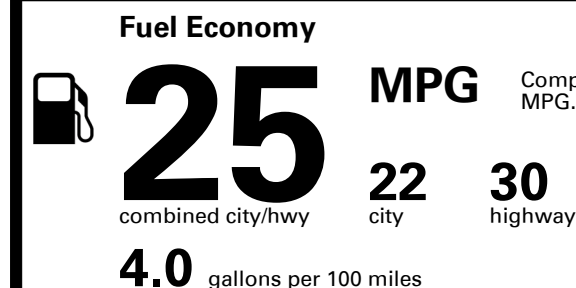

## EPA DOT Fuel Economy and Environment

Gasoline Vehicle

Compact Cars range from 14 to 119 MPG. The best vehicle rates 136 MPGe.

**You spend \$2,250**  
**more in fuel costs over 5 years**  
 compared to the average new vehicle.