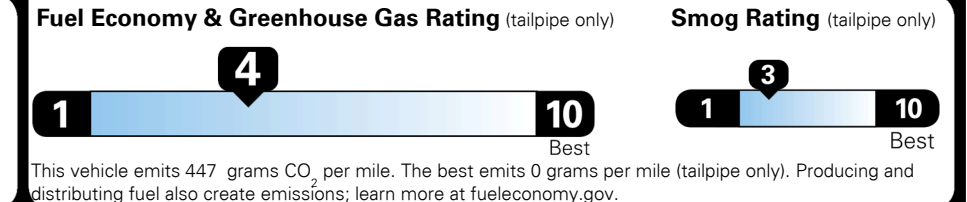

Actual results will vary for many reasons, including driving conditions and how you drive and maintain your vehicle. The average new vehicle gets 27 MPG and costs $7,000 to fuel over 5 years. Cost estimates are based on 15,000 miles per year at $ 2.55 per gallon. MPGe is miles per gasoline gallon equivalent. Vehicle emissions are a significant cause of climate change and smog.

fueleconomy.gov
Calculate personalized estimates and compare vehicles

GOVERNMENT 5-STAR SAFETY RATINGS

This vehicle has not been rated by the government for overall vehicle score, frontal crash, side crash or rollover risk.

Source: National Highway Traffic Safety Administration (NHTSA).
www.safercar.gov or 1-888-327-4236

Manufacturer's suggested retail price includes manufacturer's recommended pre-delivery service. Gasoline license and title fees state and local taxes and dealer installed options and accessories are not included in the manufacturer's suggested retail price. This label has been affixed to this vehicle by Hyundai Motor America, pursuant to the requirements of 15 U.S.C. 1231 et seq. which prohibits its removal or alteration prior to delivery to the ultimate purchaser.