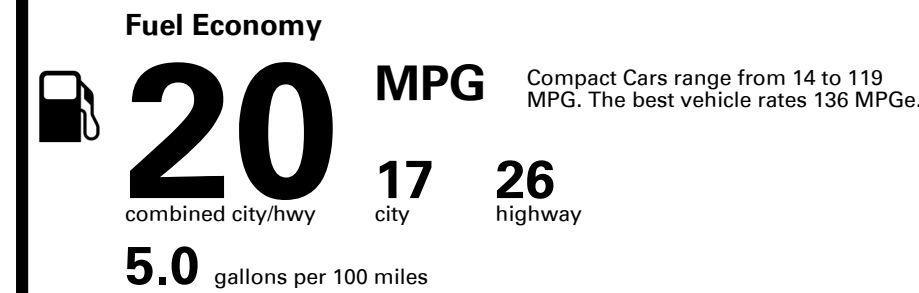

EMISSIONS:
 This vehicle is certified to meet emission requirements in all 50 states

Inland Freight & Handling : \$995.00

TOTAL PRICE: \$49,215.00

EPA DOT Fuel Economy and Environment

Gasoline Vehicle

You spend \$4,250
 more in fuel costs over 5 years compared to the average new vehicle.

Annual fuel cost \$2,250

Actual results will vary for many reasons, including driving conditions and how you drive and maintain your vehicle. The average new vehicle gets 27 MPG and costs \$7,000 to fuel over 5 years. Cost estimates are based on 15,000 miles per year at \$ 2.55 per gallon. MPGe is miles per gasoline gallon equivalent. Vehicle emissions are a significant cause of climate change and smog.