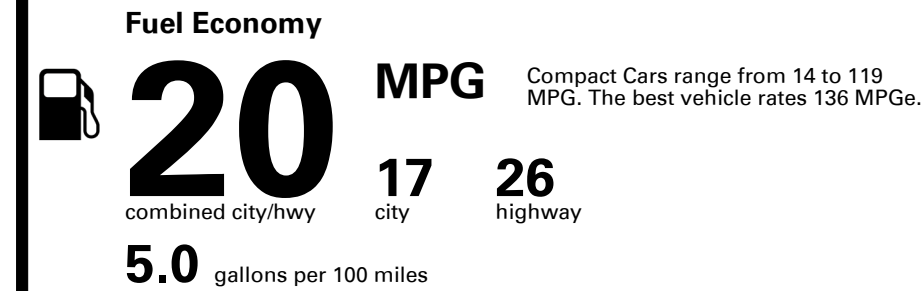

Manufacturer's Suggested Retail Price: \$43,750.00

ADDED FEATURES:

- *Elite Package: \$1,750.00**
 - Low Beam Assist
 - Rain-Sensing Wipers
 - Parking Distance Warning
 - Wide Sunroof
 - Wireless Charging Pad
- *Prestige Package: \$2,500.00**
 - Heads-Up Display
 - Surround View Monitor
 - Nappa Leather Seating Surfaces with Luxury Quilting
 - Heated Rear Seats
 - Microfiber Suede Headliner
- *Sport Package \$1,500.00**
 - Electronically Controlled Suspension
 - 19" Sport Alloy Wheels with Michelin PS4 Summer Tires
 - Copper Headlight Bezel Accents
 - Dark Tint Taillight Covers
 - Dark Chrome Grille & Window Trim
 - Black Nappa Leather Seating Surfaces with Sport Quilting

EMISSIONS:
 This vehicle is certified to meet emission requirements in all 50 states

TOTAL PRICE: \$50,610.00

EPA DOT Fuel Economy and Environment

Gasoline Vehicle

You spend \$4,250
 more in fuel costs over 5 years compared to the average new vehicle.