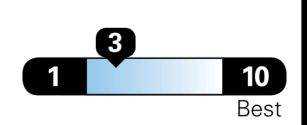

Smog Rating (tailpipe only)

This vehicle emits 447 grams CO₂ per mile. The best emits 0 grams per mile (tailpipe only). Producing and distributing fuel also create emissions; learn more at fueleconomy.gov.

Actual results will vary for many reasons, including driving conditions and how you drive and maintain your vehicle. The average new vehicle gets 27 MPG and costs $7,000 to fuel over 5 years. Cost estimates are based on 15,000 miles per year at $ 2.55 per gallon. MPGe is miles per gasoline gallon equivalent. Vehicle emissions are a significant cause of climate change and smog.

fueleconomy.gov

Calculate personalized estimates and compare vehicles