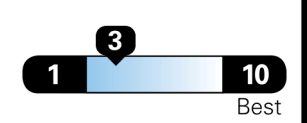

Smog Rating (tailpipe only)

This vehicle emits 447 grams CO₂ per mile. The best emits 0 grams per mile (tailpipe only). Producing and distributing fuel also create emissions; learn more at fueleconomy.gov.

Actual results will vary for many reasons, including driving conditions and how you drive and maintain your vehicle. The average new vehicle gets 27 MPG and costs $7,000 to fuel over 5 years. Cost estimates are based on 15,000 miles per year at $ 2.55 per gallon. MPGe is miles per gasoline gallon equivalent. Vehicle emissions are a significant cause of climate change and smog.

fueleconomy.gov

Calculate personalized estimates and compare vehicles