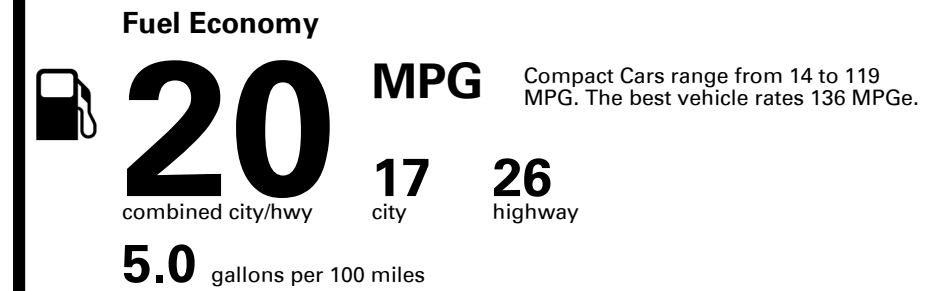

GENESIS WARRANTY

- 5-year/60,000-mile New Vehicle Warranty*
- 10-year/100,000-mile Powertrain Warranty*
- 7-year/Unlimited-mile Anti-perforation Warranty*
- Limited warranties, see dealer for details

Full Tank of Gas

Manufacturer's Suggested Retail Price: $43,750.00

ADDED FEATURES:

- ***Elite Package: $1,750.00**
  - Low Beam Assist
  - Rain-Sensing Wipers
  - Parking Distance Warning
  - Wide Sunroof
  - Wireless Charging Pad
- ***Prestige Package: $2,500.00**
  - Heads-Up Display
  - Surround View Monitor
  - Nappa Leather Seating Surfaces with Luxury Quilting
  - Heated Rear Seats
  - Microfiber Suede Headliner
- ***Sport Package $1,500.00**
  - Electronically Controlled Suspension
  - 19" Sport Alloy Wheels with Michelin PS4 Summer Tires
  - Copper Headlight Bezel Accents
  - Dark Tint Taillight Covers
  - Dark Chrome Grille & Window Trim
  - Black Nappa Leather Seating Surfaces with Sport Quilting

Accessories

- *First Aid Kit $45.00
- *Mud Guards $70.00

Inland Freight & Handling : $995.00

TOTAL PRICE: $50,610.00

210 A 054HGRAND

SOLD TO: FL702   **SHIPPED TO: FL702**
LEHMAN GENESIS
21400 N.W. 2ND AVENUE
MIAMI FL 33169

VIN: KMTG34LEXKU034335	ENGINE: G6DPJA075797	EXTERIOR COLOR: VICTORIA BLACK	INTERIOR/SEAT COLOR: BLACK W/ RED
MODEL: R0442R65	PORT OF ENTRY: BR	TRANSPORT: TRUCK	ACCESSORY WEIGHT: 8 lbs./ 4 kgs.

EMISSIONS:
This vehicle is certified to meet emission requirements in all 50 states

EPA DOT Fuel Economy and Environment

You spend $4,250
more in fuel costs over 5 years compared to the average new vehicle.

Annual fuel cost $2,250

Fuel Economy & Greenhouse Gas Rating (tailpipe only)

Smog Rating (tailpipe only)

This vehicle emits 447 grams CO₂ per mile. The best emits 0 grams per mile (tailpipe only). Producing and distributing fuel also create emissions; learn more at fueleconomy.gov.

Actual results will vary for many reasons, including driving conditions and how you drive and maintain your vehicle. The average new vehicle gets 27 MPG and costs $7,000 to fuel over 5 years. Cost estimates are based on 15,000 miles per year at $ 2.55 per gallon. MPGe is miles per gasoline gallon equivalent. Vehicle emissions are a significant cause of climate change and smog.

fueleconomy.gov

Calculate personalized estimates and compare vehicles

GOVERNMENT 5-STAR SAFETY RATINGS

This vehicle has not been rated by the government for overall vehicle score, frontal crash, side crash or rollover risk.

Source: National Highway Traffic Safety Administration (NHTSA).
www.safercar.gov or 1-888-327-4236

Manufacturer's suggested retail price includes manufacturer's recommended pre-delivery service. Gasoline license and title fees state and local taxes and dealer installed options and accessories are not included in the manufacturer's suggested retail price. This label has been affixed to this vehicle by Hyundai Motor America, pursuant to the requirements of 15 U.S.C. 1231 et seq. which prohibits its removal or alteration prior to delivery to the ultimate purchaser.

PARTS CONTENT INFORMATION

FOR VEHICLES IN THIS CARLINE: U.S./CANADIAN PARTS CONTENT: 2 %

MAJOR SOURCES OF FOREIGN PARTS CONTENT: KOREA: 88 %

FOR THIS VEHICLE: FINAL ASSEMBLY POINT: ULSAN, KOREA

COUNTRY OF ORIGIN:

ENGINE: KOREA   TRANSMISSION: KOREA

Note: Parts content does not include final assembly, distribution, or other non-parts costs.