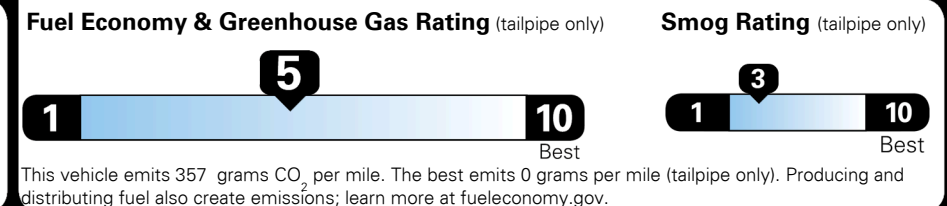

Inland Freight & Handling : $995.00

TOTAL PRICE: $46,010.00

228 A 106HMORNI

SOLD TO: FL702   **SHIPPED TO: FL702**
LEHMAN GENESIS
21400 N.W. 2ND AVENUE
MIAMI FL 33169

VIN: KMTG44LA1KU040020	ENGINE: G4KKA283431	EXTERIOR COLOR: MALLORCA BLUE	INTERIOR/SEAT COLOR: BLACK W/ RED
MODEL: R0412R45	PORT OF ENTRY: BR	TRANSPORT: TRUCK	ACCESSORY WEIGHT: 8 lbs./ 4 kgs.

EMISSIONS:
This vehicle is certified to meet emission requirements in all 50 states

EPA DOT Fuel Economy and Environment

Fuel Economy

25 MPG
combined city/hwy

22 MPG
city

30 MPG
highway

4.0 gallons per 100 miles

Compact Cars range from 14 to 119 MPG. The best vehicle rates 136 MPGe.

You spend $2,000
more in fuel costs over 5 years compared to the average new vehicle.

Annual fuel cost $1,800

Actual results will vary for many reasons, including driving conditions and how you drive and maintain your vehicle. The average new vehicle gets 27 MPG and costs $7,000 to fuel over 5 years. Cost estimates are based on 15,000 miles per year at $ 2.55 per gallon. MPGe is miles per gasoline gallon equivalent. Vehicle emissions are a significant cause of climate change and smog.

fueleconomy.gov

Calculate personalized estimates and compare vehicles

GOVERNMENT 5-STAR SAFETY RATINGS

This vehicle has not been rated by the government for overall vehicle score, frontal crash, side crash or rollover risk.

Source: National Highway Traffic Safety Administration (NHTSA).
www.safercar.gov or 1-888-327-4236

Manufacturer's suggested retail price includes manufacturer's recommended pre-delivery service. Gasoline license and title fees state and local taxes and dealer installed options and accessories are not included in the manufacturer's suggested retail price. This label has been affixed to this vehicle by Hyundai Motor America, pursuant to the requirements of 15 U.S.C. 1231 et seq. which prohibits its removal or alteration prior to delivery to the ultimate purchaser.