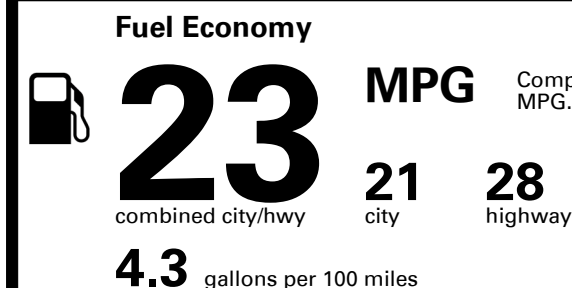

Full Tank of Gas

Manufacturer's Suggested Retail Price: $36,900.00

ADDED FEATURES:

*Elite Package: $5,000.00

- Full LED Headlights
- Integrated Navigation System
- Parking Distance Warning
- Power Folding Auto-Dimming Outside Mirrors
- Wide Sunroof / Rain-Sensing Wipers
- Integrated Memory System
- Power Tilt-and-Telescopic Steering Wheel
- Heated and Ventilated Front Seats
- Lexicon® 15-Speaker Surround Sound Audio System
- Leather Seating Surfaces & Aluminum Interior Trim

*Prestige Package: $3,000.00

- Heads-Up Display / Surround View Monitor
- Low Beam Assist / Wireless Charging Pad
- Nappa Leather Seating Surfaces with Luxury Quilting
- Power Driver Seat Cushion Extension
- Front Passenger Seat 4-Way Power Lumbar
- Heated Rear Seats
- Microfiber Suede Headliner

Accessories

- *Cargo Tray $150.00
- *Mud Guards $70.00
- *Wheel Locks $75.00

Inland Freight & Handling : $995.00

TOTAL PRICE: $46,190.00

210 A 0549HGRAND

SOLD TO: FL721
RICK CASE GENESIS DAVIE
3550 WESTON ROAD
DAVIE FL 33331

SHIPPED TO: FL721

VIN: KMTG44LA8KU033632	ENGINE: G4KLJA221996	EXTERIOR COLOR: HIMALAYAN GRAY	INTERIOR/SEAT COLOR: BLACK/BLACK
MODEL: R0412A45	PORT OF ENTRY: BR	TRANSPORT: TRUCK	ACCESSORY WEIGHT: 22 lbs./ 10 kgs.

EMISSIONS:
This vehicle is certified to meet emission requirements in all 50 states

EPA DOT Fuel Economy and Environment

Compact Cars range from 14 to 119 MPG. The best vehicle rates 136 MPGe.

You spend $2,750
more in fuel costs over 5 years
compared to the average new vehicle.

Annual fuel cost $1,950

Fuel Economy & Greenhouse Gas Rating (tailpipe only)