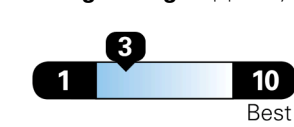

Smog Rating (tailpipe only)

This vehicle emits 381 grams CO₂ per mile. The best emits 0 grams per mile (tailpipe only). Producing and distributing fuel also create emissions; learn more at fueleconomy.gov.

Actual results will vary for many reasons, including driving conditions and how you drive and maintain your vehicle. The average new vehicle gets 27 MPG and costs $7,000 to fuel over 5 years. Cost estimates are based on 15,000 miles per year at $ 2.55 per gallon. MPGe is miles per gasoline gallon equivalent. Vehicle emissions are a significant cause of climate change and smog.

fueleconomy.gov

Calculate personalized estimates and compare vehicles