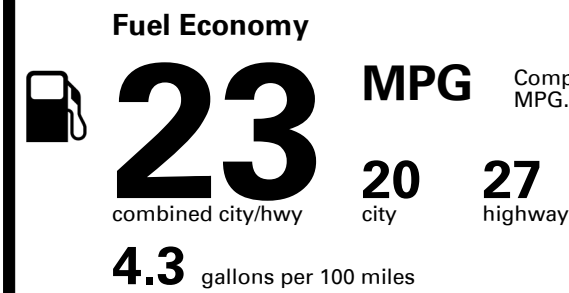

EPA DOT Fuel Economy and Environment

Gasoline Vehicle

Compact Cars range from 14 to 119 MPG. The best vehicle rates 136 MPGe.

You spend $3,000
more in fuel costs over 5 years compared to the average new vehicle.

Annual fuel cost
$2,100

Fuel Economy & Greenhouse Gas Rating (tailpipe only)