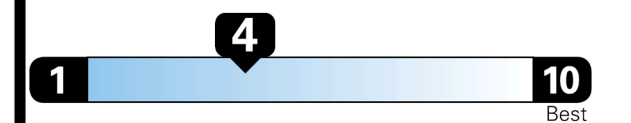

Fuel Economy & Greenhouse Gas Rating (tailpipe only)