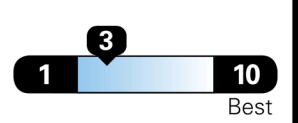

Smog Rating (tailpipe only)

This vehicle emits 447 grams CO₂ per mile. The best emits 0 grams per mile (tailpipe only). Producing and distributing fuel also create emissions; learn more at fueleconomy.gov.

Actual results will vary for many reasons, including driving conditions and how you drive and maintain your vehicle. The average new vehicle gets 27 MPG and costs $7,000 to fuel over 5 years. Cost estimates are based on 15,000 miles per year at $ 2.55 per gallon. MPGe is miles per gasoline gallon equivalent. Vehicle emissions are a significant cause of climate change and smog.

fueleconomy.gov

Calculate personalized estimates and compare vehicles